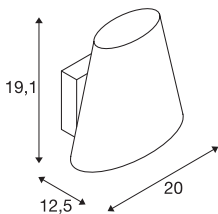

## COUPA QT14

**Indoor LED recessed wall light, chrome, frosted glass**

The COUPA WL wall light impresses with a successful combination of chrome-plated steel and glass elements. As an extension to the COUPA FLEXLED, it provides the perfect solution for demanding installations. Equipped with a G9 socket, the luminaire is suitable for connecting directly to the 230V mains power supply.

## TECHNICAL DATA

Item no.	1002859
Socket	G9
Number of sockets	1
IP Code	IP 20
Assembly	Surface
Assembly details	Wall
Primary nominal voltage	220-240V ~50/60Hz
Safety class	I
Wattage	42 W
Color	chrome
Light distribution	symmetric
Light outlet	diffuse
Length	20 cm
Width	12.5 cm
Height	19.1 cm
Net weight	1.23 kg
Gross weight	1.97 kg