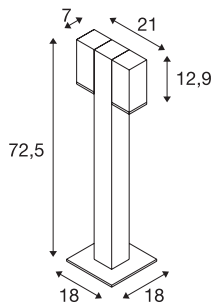

THEO PATHLIGHT

double, QPAR51, Outdoor floor, stand, anthracite

The THEO floor stand is made from aluminium and is equipped with a glass lamp cover. Thanks to the position of the one or two light outlets, the luminaire can be aligned in the best possible way. The luminaire is connected to the 230V mains power supply.

TECHNICAL DATA

Item no.	1002871
Socket	GU10
Number of sockets	2
Rotating or tilting	tiltable
IP Code	IP 44
Impact resistance class	IK 02
Impact resistance	0.2 Joule
Assembly	Surface
Assembly details	Ground
Primary nominal voltage	220-240V ~50/60Hz
Safety class	I
Wattage	7 W
Color	anthracite
Light outlet	direct
Width	21.2 cm
Height	72.5 cm
Net weight	3.382 kg
Gross weight	4.421 kg
BIG WHITE Page	652