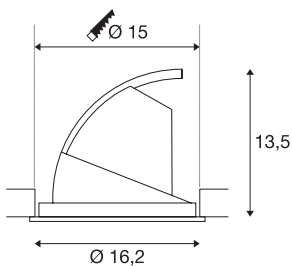

GIMBLE IN 150

Indoor LED recessed ceiling light, white, 3000K

The Premium LED installed in the GIMBLE IN 150 recessed ceiling light gives off a particularly warm light. Of course, the light outlet of this recessed ceiling light is tiltable. With a CRI value of greater than or equal to 90, the GIMBLE IN 150 is ideal for true-colour lighting of rooms. This should be your choice of recessed ceiling light if colour rendering is very important to you. This recessed ceiling light is sustainable and low-maintenance thanks to the anticipated service life of 30,000 hours.

TECHNICAL DATA

Item no.	1002888
Rotating or tilting	rotary Bar and tiltable
IP Code	IP 20
Assembly	Recessed
Assembly details	Ceiling
Secondary power / voltage	700 mA
Safety class	III
Wattage	24.5 W
Lumen	2300 lm
Colour temperature	3000 Kelvin
Beam angle	36 °
Color	white
CRI	90
LXXBXX data	L70B50
Service life	30000 h
Light distribution	rotational symmetric
Light outlet	direct
Risk Group	1
Height	13.5 cm
Diameter	16.2 cm
Net weight	0.582 kg
Gross weight	0.83 kg