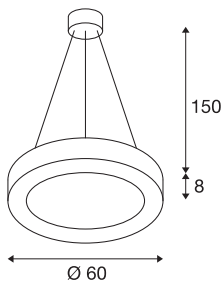

MEDO RING 60 DALI

Indoor LED pendant, black, 3000K

As well as having an appealing design, the modern MEDO RING impresses with efficient and powerful LED modules that are also dimmable. The aluminium frame is fitted with an acrylic glass cover which provides bright and uniform illumination. Its 1.5 metre pendant length makes it ideal for rooms with high ceilings. The built-in LED driver makes direct connection to a 120V to 240V mains supply possible.

TECHNICAL DATA

Item no.	1002890
Number of different light outlets	1
IP Code	IP 20
Assembly	Surface
Assembly details	Ceiling
Dimmable	Yes
Dimming technology	DALI 2, Touch
Primary nominal voltage	220-240V ~50/60Hz
Secondary power / voltage	700 mA
Safety class	I
Wattage	34 W
Minimum ambient temperature	-25 °C
Maximum ambient temperature	40 °C
Network rated standby power	0.5 W
Level of inrush current	15 A
Duration of inrush current	100 µs
Stroboscopic effect (SVM)	0
Lumen	2200 lm
Colour temperature	3000 Kelvin
Beam angle	105 °
Color	black
CRI	80

Light Source

916532	
--------	---

UGR \leq	22
LXXBXX data	L70B50
Service life	20000 h
Light distribution	rotational symmetric
Light outlet	direct
Risk Group	1
Height	8 cm
Diameter	60 cm
Pendant length	150 cm
Net weight	5.112 kg
Gross weight	6.219 kg
BIG WHITE Page	167