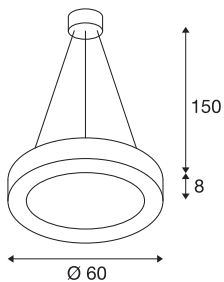

## MEDO RING 60 DALI

Indoor LED pendant, white, 3000K

As well as having an appealing design, the modern MEDO RING impresses with efficient and powerful LED modules that are also dimmable. The aluminium frame is fitted with an acrylic glass cover which provides bright and uniform illumination. Its 1.5 metre pendant length makes it ideal for rooms with high ceilings. The built-in LED driver makes direct connection to a 120V to 240V mains supply possible.

## TECHNICAL DATA

Item no.	1002891
Number of different light outlets	1
IP Code	IP 20
Assembly	Surface
Assembly details	Ceiling
Dimmable	Yes
Dimming technology	DALI 2, Touch
Primary nominal voltage	220-240V ~50/60Hz
Secondary power / voltage	700 mA
Safety class	I
Wattage	34 W
Minimum ambient temperature	-25 °C
Maximum ambient temperature	40 °C
Network rated standby power	0.5 W
Level of inrush current	15 A
Duration of inrush current	100 µs
Stroboscopic effect (SVM)	0
Lumen	2200 lm
Colour temperature	3000 Kelvin
Beam angle	105 °
Color	white
CRI	80

## Light Source

916532

UGR $\leq$	22
LXXBXX data	L70B50
Service life	20000 h
Light distribution	rotational symmetric
Light outlet	direct
Risk Group	1
Height	8 cm
Diameter	60 cm
Pendant length	150 cm
Net weight	5.007 kg
Gross weight	5.902 kg
BIG WHITE Page	167