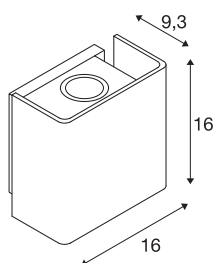

## MANA OUT

Outdoor wall light, rust, 3000K, IP65, dimmable

The elegant up/down MANA OUT WL wall light has an aluminium structure and is equipped with warm-white high-performance LEDs. Because of the built-in LED driver, the electrical connection of the luminaire, which is available in rust and anthracite, is made directly to a 230V mains power supply. This luminaire contains built-in LED lamps.

## TECHNICAL DATA

Item no.	1002902
IP Code	IP 65
Impact resistance class	IK 02
Impact resistance	0.2 Joule
Assembly	Surface
Assembly details	Wall
Dimmable	Yes
Dimming technology	trailing edge
Primary nominal voltage	220-240V ~50/60Hz
Secondary power / voltage	500 mA
Safety class	I
Wattage	11 W
Minimum ambient temperature	-20 °C
Maximum ambient temperature	45 °C
Level of inrush current	12.4 A
Duration of inrush current	7.2 µs
Stroboscopic effect (SVM)	0.04
Lumen	650 lm
Colour temperature	3000 Kelvin
Beam angle	60 °
Color	rust
CRI	80

## Light Source

916573 

LXXBXX data	L70B50
Service life	30000 h
Risk Group	1
Length	16 cm
Width	16 cm
Height	9.3 cm
Net weight	2.638 kg
Gross weight	3.095 kg
BIG WHITE Page	721