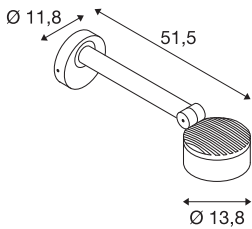

ESKINA

Outdoor LED display fitting, anthracite, 3000/4000K, IP65, dimmable

A new family in the SLV lighting world! We are providing you with an integrated outdoor lighting solution with the ESKINA family. Regardless of whether it is a floor stand, a wall and ceiling light or a display fitting. You will find the right light for any application. All of the luminaires can be operated with 3000 K or 4000 K. Versions with motion sensors are also available.

TECHNICAL DATA

Item no.	1002905
Rotating or tilting	rotary Bar and tiltable
IP Code	IP 65
Impact resistance class	IK 02
Impact resistance	0.2 Joule
Assembly	Surface
Assembly details	Wall
Dimmable	Yes
Dimming technology	trailing edge
Number of through-wires	20
Primary nominal voltage	220-240V ~50/60Hz
Secondary power / voltage	350 mA
Safety class	I
Wattage	14.5 W
Ambient temperature	25 °C
Level of inrush current	30 A
Duration of inrush current	40 µs
Stroboscopic effect (SVM)	0.05
Lumen	1000 lm
Colour temperature	3000/4000 Kelvin
Beam angle	95 °
Color	anthracite

Light Source

916405 

CRI	80
LXXBXX data	L70B50
Service life	36000 h
Light distribution	rotational symmetric
Light outlet	direct
Height	51.5 cm
Diameter	13.8 cm
Net weight	1.478 kg
Gross weight	1.924 kg
BIG WHITE Page	783