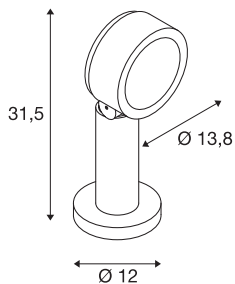

## ESKINA Pole

Outdoor floor stand, anthracite, 3000/4000K, IP65, dimmable

A new family in the SLV lighting world! We are providing you with an integrated outdoor lighting solution with the ESKINA family. Regardless of whether it is a floor stand, a wall and ceiling light or a display fitting. You will find the right light for any application. All of the luminaires can be operated with 3000 K or 4000 K. Versions with motion sensors are also available.

## TECHNICAL DATA

Item no.	1002906
Rotating or tilting	rotary Bar and tiltable
IP Code	IP 65
Impact resistance class	IK 04
Impact resistance	0.5 Joule
Assembly	Surface
Assembly details	Ground
Dimmable	Yes
Dimming technology	trailing edge
Primary nominal voltage	220-240V ~50/60Hz
Secondary power / voltage	350 mA
Safety class	I
Wattage	14.5 W
Ambient temperature	25 °C
Level of inrush current	30 A
Duration of inrush current	40 µs
Stroboscopic effect (SVM)	0.05
Lumen	1000 lm
Colour temperature	3000/4000 Kelvin
Beam angle	95 °
Color	anthracite
CRI	80

## Accessories

230060	EARTH SPIKE , for VAP SLIM 30/60/90, VAP, BERRA and SITRA, galvanised steel
--------	---

LXXBXX data	L70B50
Service life	36000 h
Light distribution	rotational symmetric
Light outlet	direct
Height	31.5 cm
Diameter	13.8 cm
Net weight	1.582 kg
Gross weight	1.96 kg
BIG WHITE Page	631