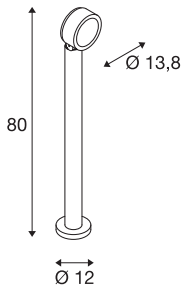

ESKINA Pole

Outdoor floor stand, anthracite, 3000/4000K, IP65, dimmable

A new family in the SLV lighting world! We are providing you with an integrated outdoor lighting solution with the ESKINA family. Regardless of whether it is a floor stand, a wall and ceiling light or a display fitting. You will find the right light for any application. All of the luminaires can be operated with 3000 K or 4000 K. Versions with motion sensors are also available.

TECHNICAL DATA

Item no.	1002907
Rotating or tilting	rotary Bar and tiltable
IP Code	IP 65
Impact resistance class	IK 02
Impact resistance	0.2 Joule
Assembly	Surface
Assembly details	Ground
Dimmable	Yes
Dimming technology	trailing edge
Primary nominal voltage	220-240V ~50/60Hz
Secondary power / voltage	350 mA
Safety class	I
Wattage	14.5 W
Ambient temperature	25 °C
Level of inrush current	30 A
Duration of inrush current	40 µs
Stroboscopic effect (SVM)	0.05
Lumen	1000 lm
Colour temperature	3000/4000 Kelvin
Beam angle	95 °
Color	anthracite
CRI	80

Light Source

916405	
--------	---

Accessories

230060	EARTH SPIKE , for VAP SLIM 30/60/90, VAP, BERRA and SITRA, galvanised steel
--------	---

LXXBXX data	L70B50
Service life	36000 h
Light distribution	rotational symmetric
Light outlet	direct
Height	80 cm
Diameter	13.8 cm
Net weight	2.019 kg
Gross weight	2.804 kg
BIG WHITE Page	631