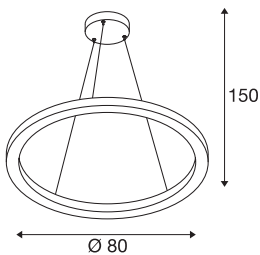

TECHNICAL DATA

Item no.	1002911
IP Code	IP 20
Assembly	Surface
Assembly details	Ceiling
Dimmable	Yes
Dimming technology	DALI 2
Primary nominal voltage	220-240V ~50/60Hz
Secondary power / voltage	800 mA
Safety class	I
Wattage	32 W
Minimum ambient temperature	-20 °C
Maximum ambient temperature	50 °C
Rated standby power	0.5 W
Level of inrush current	35 A
Duration of inrush current	2 µs
Stroboscopic effect (SVM)	0.07
Lumen	1930/2140 lm
Colour temperature	3000/4000 Kelvin
Color	black
CRI	90
LXXBXX data	L70B50
Service life	30000 h

Light Source

916474	
916461	

Risk Group	1
Height	3 cm
Diameter	80 cm
Pendant length	300 cm
Net weight	2.097 kg
Gross weight	4.604 kg
BIG WHITE Page	188