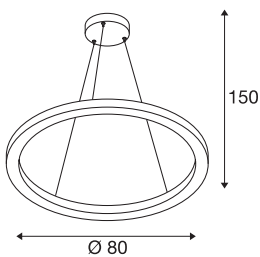

## ONE 80 DALI

Indoor LED pendant, white, 3000/4000K

Reduced, modern and elegant, the design of the ONE light family attracts all eyes. With their expected LED lifespan of 30,000, the circular lights are also extremely sustainable. Use the ONE 80 DALI Indoor LED pendant light white for a particularly pleasant, DALI dimmable light that is adjustable in height. The high CRI above 90 ensures true-to-life colour reproduction. At the same time, it is low-maintenance and not only made for the hotel industry and gastronomy, but also for elegantly furnished living rooms. Experience light with SLV – your reliable partner for all kinds of indoor lights for 40 years.

## TECHNICAL DATA

Item no.	1002912
IP Code	IP 20
Assembly	Surface
Assembly details	Ceiling
Dimmable	Yes
Dimming technology	DALI 2
Primary nominal voltage	220-240V ~50/60Hz
Secondary power / voltage	800 mA
Safety class	I
Wattage	32 W
Minimum ambient temperature	-20 °C
Maximum ambient temperature	50 °C
Rated standby power	0.5 W
Level of inrush current	35 A
Duration of inrush current	2 µs
Stroboscopic effect (SVM)	0.07
Lumen	1930/2140 lm
Colour temperature	3000/4000 Kelvin
Color	white
CRI	90
LXXBXX data	L70B50
Service life	30000 h

## Light Source

916474	
916461	

Risk Group	1
Height	3 cm
Diameter	80 cm
Pendant length	300 cm
Net weight	2.163 kg
Gross weight	4.858 kg
BIG WHITE Page	188