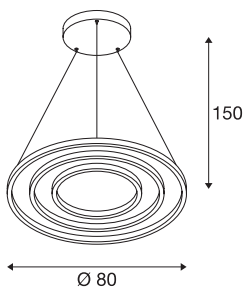

ONE TRIPLE DALI

Indoor LED pendant, black, 3000/4000K

Reduced, modern and elegant, the design of the ONE light family attracts all eyes. With their expected LED lifespan of 30,000, the circular lights are also extremely sustainable. Use the ONE TRIPLE DALI Indoor LED pendant light black for a particularly pleasant, DALI dimmable light that is adjustable in height. With a CRI above 90, it provides natural colour reproduction. The low-maintenance light is equally suitable for the hotel industry and gastronomy as well as for living spaces. When will you test out the benefits of SLV's impressive indoor lights?

TECHNICAL DATA

Item no.	1002913
IP Code	IP 20
Assembly	Surface
Assembly details	Ceiling
Dimmable	Yes
Dimming technology	DALI 2
Primary nominal voltage	220-240V ~50/60Hz
Secondary power / voltage	1700 mA
Safety class	I
Wattage	64 W
Minimum ambient temperature	-25 °C
Maximum ambient temperature	50 °C
Rated standby power	0.2 W
Level of inrush current	50 A
Duration of inrush current	209 µs
Stroboscopic effect (SVM)	0.05
Lumen	4040/4200 lm
Colour temperature	3000/4000 Kelvin
Color	black
CRI	90
LXXBXX data	L70B50
Service life	30000 h

Light Source

916474	
916461	

Risk Group	1
Height	3 cm
Diameter	80 cm
Pendant length	300 cm
Net weight	5.19 kg
Gross weight	7.035 kg
BIG WHITE Page	189