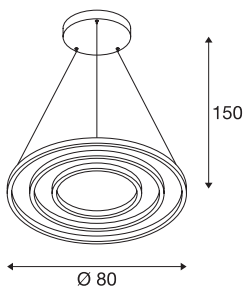

## ONE TRIPLE DALI

Indoor LED pendant, white, 3000/4000K

Reduced, modern and elegant, the design of the ONE light family attracts all eyes. At the same time, the circular lights are also extremely sustainable thanks to their expected LED lifespan of 30,000 hours. The ONE TRIPLE DALI Indoor LED pendant light white also provides a particularly pleasant, DALI dimmable light that is adjustable in height. The high CRI above 90 ensures optimal colour reproduction. The low-maintenance light is equally suitable for the hotel industry and gastronomy as well as for living spaces. When will you test out the benefits of SLV's impressive indoor lights?

## TECHNICAL DATA

Item no.	1002914
IP Code	IP 20
Assembly	Surface
Assembly details	Ceiling
Dimmable	Yes
Dimming technology	DALI 2
Primary nominal voltage	220-240V ~50/60Hz
Secondary power / voltage	1700 mA
Safety class	I
Wattage	64 W
Minimum ambient temperature	-25 °C
Maximum ambient temperature	50 °C
Rated standby power	0.2 W
Level of inrush current	50 A
Duration of inrush current	209 µs
Stroboscopic effect (SVM)	0.05
Lumen	4040/4200 lm
Colour temperature	3000/4000 Kelvin
Color	white
CRI	90
LXXBXX data	L70B50
Service life	30000 h

## Light Source

916474	
916461	

Risk Group	1
Height	3 cm
Diameter	80 cm
Pendant length	300 cm
Net weight	4.666 kg
Gross weight	7.116 kg
BIG WHITE Page	189