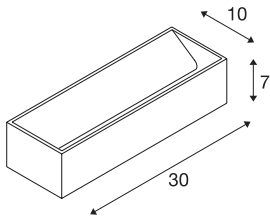

LOGS IN L

Indoor LED recessed wall light, black/gold, 2000-3000-K, DIM-TO-WARM

The distinctive LED UP/DOWN recessed wall light LOGS IN L is equipped with an ultra-modern, powerful LED which emits its controllable, warm white light indirectly. It is therefore excellent for glare-free lighting of stairs, staircases and rooms. The LOGS IN L has infinitely variable and completely flicker-free dimming due to the dim-to-warm function. Due to the operating device incorporated in the canopy, the electrical connection is made directly to the 230V mains power supply.

TECHNICAL DATA

| | |
|-----------------------------|--|
| Item no. | 1002928 |
| IP Code | IP 20 |
| Assembly | Surface |
| Assembly details | Wall |
| Dimmable | Yes |
| Dimming technology | Dim-to-Warm, Leading edge, trailing edge |
| Primary nominal voltage | 220-240V ~50/60Hz |
| Secondary power / voltage | 500 mA |
| Safety class | I |
| Wattage | 21 W |
| Maximum ambient temperature | 40 °C |
| Stroboscopic effect (SVM) | 0.03 |
| Lumen | 100-1000 lm |
| Colour temperature | 2000-3000 Kelvin |
| Color | black |
| CRI | 90 |
| LXXBXX data | L70B50 |
| Service life | 30000 h |
| Length | 30 cm |
| Height | 7 cm |
| Depth | 10 cm |
| Net weight | 1.338 kg |

Light Source

| | | | |
|--------|---|----------------|----------|
| 916608 |  | Gross weight | 1.556 kg |
| | | BIG WHITE Page | 363 |