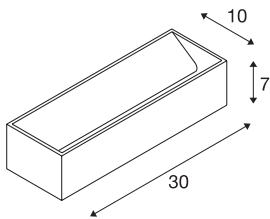

## LOGS IN L

**Indoor LED recessed wall light, white, 2000-3000K, DIM-TO-WARM**

The distinctive LED UP/DOWN recessed wall light LOGS IN L is equipped with an ultra-modern, powerful LED which emits its controllable, warm white light indirectly. It is therefore excellent for glare-free lighting of stairs, staircases and rooms. The LOGS IN L has infinitely variable and completely flicker-free dimming due to the dim-to-warm function. Due to the operating device incorporated in the canopy, the electrical connection is made directly to the 230V mains power supply.

## TECHNICAL DATA

Item no.	1002929
IP Code	IP 20
Assembly	Surface
Assembly details	Wall
Dimmable	Yes
Dimming technology	Dim-to-Warm, Leading edge, trailing edge
Primary nominal voltage	220-240V ~50/60Hz
Secondary power / voltage	500 mA
Safety class	I
Wattage	21 W
Maximum ambient temperature	40 °C
Stroboscopic effect (SVM)	0.03
Lumen	140-1390 lm
Colour temperature	2000-3000 Kelvin
Color	white
CRI	90
LXXBXX data	L70B50
Service life	30000 h
Length	30 cm
Height	7 cm
Depth	10 cm
Net weight	1.347 kg

## Light Source

916608		Gross weight	1.574 kg
		BIG WHITE Page	363