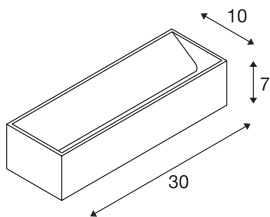

## LOGS IN L

**Indoor LED recessed wall light, alu/white, 2000-3000K, DIM-TO-WARM**

The distinctive LED UP/DOWN recessed wall light LOGS IN L is equipped with an ultra-modern, powerful LED which emits its controllable, warm white light indirectly. It is therefore excellent for glare-free lighting of stairs, staircases and rooms. The LOGS IN L has infinitely variable and completely flicker-free dimming due to the dim-to-warm function. Due to the operating device incorporated in the canopy, the electrical connection is made directly to the 230V mains power supply.

## TECHNICAL DATA

Item no.	1002930
IP Code	IP 20
Assembly	Surface
Assembly details	Wall
Dimmable	Yes
Dimming technology	Dim-to-Warm, Leading edge, trailing edge
Primary nominal voltage	220-240V ~50/60Hz
Secondary power / voltage	500 mA
Safety class	I
Wattage	21 W
Maximum ambient temperature	40 °C
Stroboscopic effect (SVM)	0.03
Lumen	140-1390 lm
Colour temperature	2000-3000 Kelvin
Color	aluminium
CRI	90
LXXBXX data	L70B50
Service life	30000 h
Length	30 cm
Height	7 cm
Depth	10 cm
Net weight	1.34 kg

## Light Source

916608

Gross weight

1.564 kg