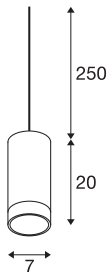

ASTINA QPAR51

Indoor pendant, white

The ASTINA high-voltage pendant is made from aluminium and is suitable for the use of GU10 halogen and for retrofitting LED lamps. The housing of the luminaire is equipped with a glass cover, which provides colour differentiation by means of indirect illumination. The ASTINA PD is supplied ready for direct connection to a 230V mains power supply.

TECHNICAL DATA

Item no.	1002937
Socket	GU10
Number of sockets	1
IP Code	IP 20
Assembly details	Ceiling with Acc.
Primary nominal voltage	220-240V ~50/60Hz
Safety class	I
Wattage	10 W
Color	white
Light outlet	direct
Height	20 cm
Diameter	7 cm
Pendant length	250 cm
Net weight	0.652 kg
Gross weight	0.825 kg
BIG WHITE Page	305