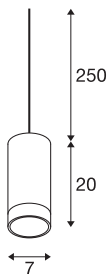

ASTINA QPAR51

Indoor pendant, grey

The ASTINA high-voltage pendant is made from aluminium and is suitable for the use of GU10 halogen and for retrofitting LED lamps. The housing of the luminaire is equipped with a glass cover, which provides colour differentiation by means of indirect illumination. The ASTINA PD is supplied ready for direct connection to a 230V mains power supply.

TECHNICAL DATA

Item no.	1002938
Socket	GU10
Number of sockets	1
IP Code	IP 20
Assembly details	Ceiling with Acc.
Primary nominal voltage	220-240V ~50/60Hz
Safety class	I
Wattage	10 W
Color	grey
Light outlet	direct
Height	20 cm
Diameter	7 cm
Pendant length	250 cm
Net weight	0.654 kg
Gross weight	0.825 kg