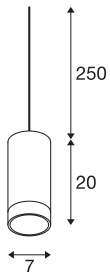

ASTINA QPAR51

Indoor pendant, black

The ASTINA high-voltage pendant is made from aluminium and is suitable for the use of GU10 halogen and for retrofitting LED lamps. The housing of the luminaire is equipped with a glass cover, which provides colour differentiation by means of indirect illumination. The ASTINA PD is supplied ready for direct connection to a 230V mains power supply.

TECHNICAL DATA

Item no.	1002939
Socket	GU10
Number of sockets	1
IP Code	IP 20
Assembly details	Ceiling with Acc.
Primary nominal voltage	220-240V ~50/60Hz
Safety class	I
Wattage	10 W
Color	black
Light outlet	direct
Height	20 cm
Diameter	7 cm
Net weight	0.653 kg
Gross weight	0.821 kg
BIG WHITE Page	305