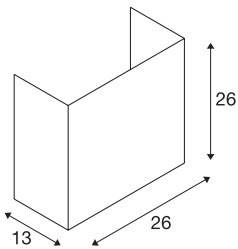

ACCANTO SQUARE E27

Indoor surface-mounted wall light black

Stylishly manufactured steel and textile elements give the ACCANTO wall light its unmistakable charm. The textile lampshade with the rectangular design, which is available in white or black, ensures that the lamp which is used has homogeneous lighting attributes. We give you the choice thanks to the installed E27 lamp socket. Regardless of whether you want to use an LED lamp, an energy-saving lamp, or a normal commercial incandescent lamp. The wall light is supplied ready for connection to a 230V mains power supply.

TECHNICAL DATA

Item no.	1002942
Socket	E27
Number of sockets	1
IP Code	IP 20
Assembly	Surface
Assembly details	Wall
Primary nominal voltage	220-240V ~50/60Hz
Safety class	I
Wattage	40 W
Maximum ambient temperature	40 °C
Color	black
Light distribution	symmetric
Light outlet	diffuse
Length	26 cm
Height	26 cm
Depth	13 cm
Net weight	0.697 kg
Gross weight	1.106 kg