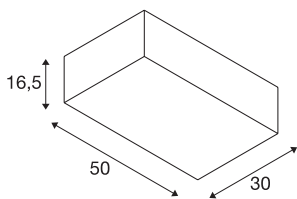

## TECHNICAL DATA

Item no.	1002945
Socket	E27
Number of sockets	2
IP Code	IP 20
Assembly	Surface
Assembly details	Ceiling
Primary nominal voltage	220-240V ~50/60Hz
Safety class	I
Wattage	40 W
Maximum ambient temperature	40 °C
Color	white
Light distribution	symmetric
Light outlet	diffuse
Length	50 cm
Width	30 cm
Height	16.5 cm
Net weight	1.65 kg
Gross weight	2.516 kg