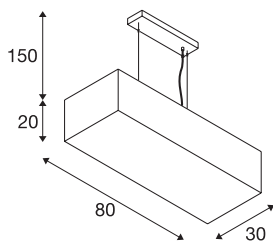

ACCANTO SQUARE E27

Indoor pendant white

Stylishly manufactured steel and textile elements give the ACCANTO pendant its unmistakable charm. The textile lampshade with the rectangular design, which is available in white or black, ensures that the lamp which is used has homogeneous lighting attributes. We give you the choice thanks to the installed E27 lamp socket. Regardless of whether you want to use an LED lamp, an energy-saving lamp, or a normal commercial incandescent lamp. The pendant is supplied ready to be connected to a 230V mains power supply.

TECHNICAL DATA

Item no.	1002947
Socket	E27
Number of sockets	3
IP Code	IP 20
Assembly	Surface
Assembly details	Ceiling
Primary nominal voltage	220-240V ~50/60Hz
Safety class	I
Wattage	40 W
Maximum ambient temperature	40 °C
Color	white
Light distribution	symmetric
Light outlet	diffuse
Length	80 cm
Width	30 cm
Height	20 cm
Pendant length	150 cm
Net weight	3.225 kg
Gross weight	5.191 kg