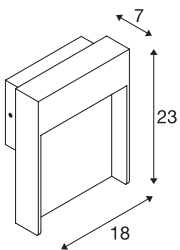

FLATT

Outdoor LED surface-mounted wall light, 3000K, IP65, anthracite

Would you like a wall light which can be fitted effortlessly? This should have a safety class of at least IP 65, and therefore be thus dustproof and protected from water spray from various directions. Our FLATT WL has IP 65 and is suitable for providing a surface, path or terrace with fantastic illumination. Are you looking for amazing light for your outdoor area? This is provided by the built-in Premium LED of the FLATT POLE 65 floor stand. Incidentally, the FLATT POLE 65 gives you even more advantages as a part of the SLV family. Because we have been successful with our lighting concepts for 40 years, and keep setting the bar higher for ourselves and our products.

TECHNICAL DATA

Item no.	1002952
IP Code	IP 65
Impact resistance class	IK 03
Impact resistance	0.35 Joule
Assembly	Surface
Assembly details	Wall
Primary nominal voltage	100-240V ~50/60Hz
Secondary power / voltage	300 mA
Safety class	I
Wattage	13 W
Ambient temperature	40 °C
Minimum ambient temperature	-25 °C
Maximum ambient temperature	40 °C
Stroboscopic effect (SVM)	0.02
Lumen	500/530 lm
Colour temperature	3000/4000 Kelvin
Color	anthracite
CRI	80
LXXBXX data	L70B50
Service life	30000 h
Width	18 cm
Height	23 cm

Light Source

916366	
--------	--

Depth	7 cm
Net weight	2.004 kg
Gross weight	2.266 kg
BIG WHITE Page	760