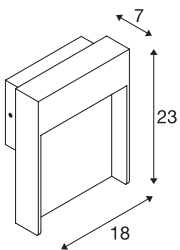

FLATT

Outdoor LED surface-mounted wall light 3000K IP65 anthracite/brown

Would you like a wall light which can be fitted effortlessly? This should have a safety class of at least IP 65, and therefore be thus dustproof and protected from water spray from various directions. Our FLATT WL has IP 65 and is suitable for providing a surface, path or terrace with fantastic illumination. Are you looking for amazing light for your outdoor area? This is provided by the built-in Premium LED of the FLATT POLE 65 floor stand. Incidentally, the FLATT POLE 65 gives you even more advantages as a part of the SLV family. Because we have been successful with our lighting concepts for 40 years, and keep setting the bar higher for ourselves and our products.

TECHNICAL DATA

Item no.	1002953
IP Code	IP 65
Impact resistance class	IK 03
Impact resistance	0.35 Joule
Assembly	Surface
Assembly details	Wall
Primary nominal voltage	100-240V ~50/60Hz
Secondary power / voltage	300 mA
Safety class	I
Wattage	13 W
Ambient temperature	40 °C
Minimum ambient temperature	-25 °C
Maximum ambient temperature	40 °C
Stroboscopic effect (SVM)	0.02
Lumen	500/550 lm
Colour temperature	3000/4000 Kelvin
Color	anthracite
CRI	80
LXXBXX data	L70B50
Service life	30000 h
Width	18 cm
Height	23 cm

Light Source

916366	
--------	--

Depth	7 cm
Net weight	2.013 kg
Gross weight	2.284 kg
BIG WHITE Page	760