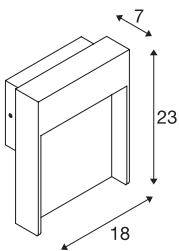

FLATT SENSOR

Outdoor LED surface-mounted wall light, 3000K, IP65, anthracite/brown

Do you want a wall light that is easy to install? It should have at least an IP65 rating and thus be dustproof but also protected against jets of water from various directions. Our FLATT WL is IP65 rated and is ideal, for example, to light up a surface, a path or even a terrace. Thanks to the integrated movement sensor, these lights are a simple way to provide safe illumination. Are you looking for a fantastic light for an outdoor area? That's what you will get with the integrated premium LED in the FLATT POLE 65 free-standing lamp. What's more, as part of the SLV family, the FLATT POLE 65 offers you plenty of other benefits too. We have been successfully designing lights for 40 years and are constantly raising the bar both for ourselves and our products.

TECHNICAL DATA

Item no.	1002955
IP Code	IP 54
Impact resistance class	IK 03
Impact resistance	0.35 Joule
Assembly	Surface
Assembly details	Wall
Primary nominal voltage	100-240V ~50/60Hz
Secondary power / voltage	300 mA
Safety class	I
Wattage	13 W
Ambient temperature	40 °C
Minimum ambient temperature	-25 °C
Maximum ambient temperature	40 °C
Level of inrush current	5 A
Duration of inrush current	100 µs
Stroboscopic effect (SVM)	0.02
Lumen	500/550 lm
Colour temperature	3000/4000 Kelvin
Color	anthracite
CRI	80
LXXBXX data	L70B50
Service life	30000 h

Light Source

916366 

Risk Group	1
Width	18 cm
Height	23 cm
Depth	8 cm
Net weight	2.053 kg
Gross weight	2.326 kg
BIG WHITE Page	760