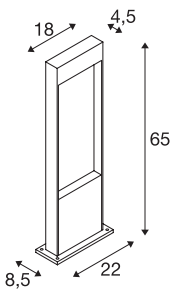

FLATT POLE 65

Outdoor LED floor stand, 3000K, IP65, anthracite/-brown

Do you want a free-standing light that is easy to install on the ground? It should have at least an IP65 rating and thus be dustproof but also protected against jets of water from various directions. Our FLATT POLE 65 is IP65 rated and is ideal, for example, to light up a path or even a terrace. Are you looking for a fantastic light for an outdoor area? That's what you will get with the integrated premium LED in the FLATT POLE 65 free-standing lamp. What's more, as part of the SLV family, the FLATT POLE 65 offers you plenty of other benefits too. We have been successfully designing lights for 40 years and are constantly raising the bar both for ourselves and our products.

TECHNICAL DATA

Item no.	1002957
IP Code	IP 65
Impact resistance class	IK 03
Impact resistance	0.35 Joule
Assembly	Surface
Assembly details	Ground
Primary nominal voltage	100-240V ~50/60Hz
Secondary power / voltage	350 mA
Safety class	I
Wattage	10 W
Ambient temperature	40 °C
Minimum ambient temperature	-25 °C
Maximum ambient temperature	40 °C
Level of inrush current	2 A
Duration of inrush current	1000 µs
Lumen	400 lm
Colour temperature	3000/4000 Kelvin
Color	brown
CRI	80
LXXBXX data	L70B50
Service life	30000 h
Light distribution	symmetric

Light Source

916440	
--------	---

Accessories

228730	CONNECTION BOX , 3-pin, IP68
--------	---------------------------------

Light outlet	direct
Risk Group	1
Length	18 cm
Width	4.5 cm
Height	65 cm
Net weight	3.417 kg
Gross weight	3.903 kg
BIG WHITE Page	679