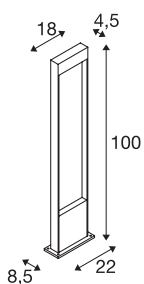

## FLATT POLE 100

Outdoor LED floor stand, 3000K, IP65, anthracite

Would you like a floor stand which can be effortlessly mounted on the floor? This should have a safety class of at least IP 65, and therefore be thus dustproof and protected from water spray from various directions. Our FLATT POLE 100 has IP 65 and is therefore brilliant for lighting a path or the terrace. Are you looking for amazing light for your outdoor area? This is provided by the built-in Premium LED of the FLATT POLE 100 floor stand. Incidentally, the FLATT POLE 65 gives you even more advantages as a part of the SLV family. Because we have been successful with our lighting concepts for 40 years, and keep setting the bar higher for ourselves and our products.

## TECHNICAL DATA

Item no.	1002958
IP Code	IP 65
Impact resistance class	IK 03
Impact resistance	0.35 Joule
Assembly	Surface
Assembly details	Ground
Primary nominal voltage	100-240V ~50/60Hz
Secondary power / voltage	350 mA
Safety class	I
Wattage	10 W
Ambient temperature	40 °C
Minimum ambient temperature	-25 °C
Maximum ambient temperature	40 °C
Level of inrush current	2 A
Duration of inrush current	1000 µs
Lumen	400 lm
Colour temperature	3000/4000 Kelvin
Color	anthracite
CRI	80
LXXBXX data	L70B50
Service life	30000 h
Light distribution	symmetric

## Accessories

228730	CONNECTION BOX , 3-pin, IP68
--------	---------------------------------

Light outlet	direct
Risk Group	1
Length	18 cm
Width	4.5 cm
Height	100 cm
Net weight	4.627 kg
Gross weight	5.235 kg
BIG WHITE Page	679