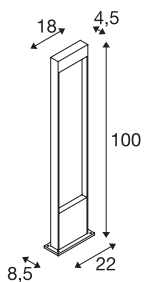

FLATT POLE 100

Outdoor LED floor stand, 3000K, IP65, anthracite/-brown

Do you want a free-standing light that is easy to install on the ground? It should have at least an IP65 rating and thus be dustproof but also protected against jets of water from various directions. Our FLATT POLE 100 is IP65 rated and is ideal, for example, to light up a path or even a terrace. Are you looking for a fantastic light for an outdoor area? That's what you will get with the integrated premium LED in the FLATT POLE 100 free-standing lamp. What's more, as part of the SLV family, the FLATT POLE 100 offers you plenty of other benefits too. We have been successfully designing lights for 40 years and are constantly raising the bar both for ourselves and our products.

TECHNICAL DATA

Item no.	1002959
IP Code	IP 65
Impact resistance class	IK 03
Impact resistance	0.35 Joule
Assembly	Surface
Assembly details	Ground
Primary nominal voltage	100-240V ~50/60Hz
Secondary power / voltage	350 mA
Safety class	I
Wattage	10 W
Ambient temperature	40 °C
Minimum ambient temperature	-25 °C
Maximum ambient temperature	40 °C
Level of inrush current	2 A
Duration of inrush current	1000 µs
Lumen	400 lm
Colour temperature	3000/4000 Kelvin
Color	brown
CRI	80
LXXBXX data	L70B50
Service life	30000 h
Light distribution	symmetric

Light Source

916440	
--------	---

Accessories

228730	CONNECTION BOX , 3-pin, IP68
--------	---------------------------------

Light outlet	direct
Risk Group	1
Length	18 cm
Width	4.5 cm
Height	100 cm
Net weight	4.593 kg
Gross weight	5.223 kg
BIG WHITE Page	679