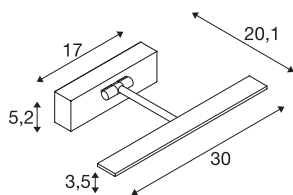

## RETRATO

Indoor LED surface-mounted wall light, 3000K, white

RETRATO WL in which the canopy and the lamp head are connected via an arm together with two joint pieces. The incorporated LEDs make it possible to provide your exhibits with gentle illumination by UV-free LED light without significant heat dissipation. Both assembled joints ensure that the lamp is aligned perfectly. The luminaire is available in several housing colours. Thanks to the assembled LED power supply, the electrical connection of the luminaire is made directly via 230V mains power supply. This luminaire contains built-in LED lamps.

## TECHNICAL DATA

|                             |                   |
|-----------------------------|-------------------|
| Item no.                    | 1002960           |
| IP Code                     | IP 20             |
| Assembly                    | Surface           |
| Assembly details            | Wall              |
| Dimmable                    | Yes               |
| Dimming technology          | trailing edge     |
| Primary nominal voltage     | 220-240V ~50/60Hz |
| Secondary power / voltage   | 500 mA            |
| Safety class                | I                 |
| Wattage                     | 11 W              |
| Maximum ambient temperature | 35 °C             |
| Level of inrush current     | 2 A               |
| Duration of inrush current  | 50 µs             |
| Stroboscopic effect (SVM)   | 0.04              |
| Lumen                       | 750 lm            |
| Colour temperature          | 3000 Kelvin       |
| Color                       | white             |
| CRI                         | 90                |
| LXXBXX data                 | L70B50            |
| Service life                | 30000 h           |
| Length                      | 30 cm             |
| Width                       | 5.2 cm            |