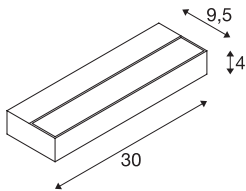

## SEDO 7

Indoor LED surface-mounted wall light, 3000K, white

The LED variant of the SEDO wall light is made of aluminium and has a frosted glass cover. Designed for the use of energy-saving LEDs, the SEDO 7 wall light is ready for direct connection to a 230V mains power supply thanks to the pre-installed operating device.

## TECHNICAL DATA

Item no.	1002962
IP Code	IP 20
Assembly	Surface
Assembly details	Wall
Primary nominal voltage	220-240V ~50/60Hz
Secondary power / voltage	350 mA
Safety class	I
Wattage	11.5 W
Level of inrush current	8 A
Duration of inrush current	60 $\mu$ s
Stroboscopic effect (SVM)	0.22
Lumen	1020 lm
Colour temperature	3000 Kelvin
Color	white
CRI	80
LXXBXX data	L70B50
Service life	30000 h
Light distribution	symmetric
Light outlet	direct - indirect
Length	30 cm
Height	4 cm
Depth	9.5 cm

## Light Source

916478	
--------	--

Net weight	0.824 kg
Gross weight	1.019 kg
BIG WHITE Page	329