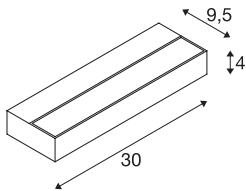

## SEDO 7

Indoor LED surface-mounted wall light, 3000K, alu

The LED variant of the SEDO wall light is made of aluminium and has a frosted glass cover. Designed for the use of energy-saving LEDs, the SEDO 7 wall light is ready for direct connection to a 230V mains power supply thanks to the pre-installed operating device.

## TECHNICAL DATA

Item no.	1002964
IP Code	IP 20
Assembly	Surface
Assembly details	Wall
Primary nominal voltage	220-240V ~50/60Hz
Secondary power / voltage	350 mA
Safety class	I
Wattage	11.5 W
Level of inrush current	8 A
Duration of inrush current	60 µs
Stroboscopic effect (SVM)	0.22
Lumen	1020 lm
Colour temperature	3000 Kelvin
Color	aluminium
CRI	80
LXXBXX data	L70B50
Service life	30000 h
Light distribution	symmetric
Light outlet	direct - indirect
Length	30 cm
Height	4 cm
Depth	9.5 cm

## Light Source

916478	
--------	---

Net weight	0.808 kg
Gross weight	0.997 kg
BIG WHITE Page	329