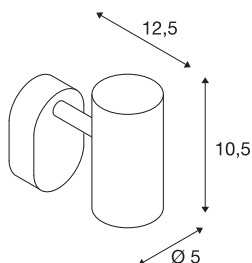

## NOBLO I

Indoor LED surface-mounted ceiling light 2700K black

NOBLO rotating and tilting LED spotlight for surface mounting on walls and ceilings. The luminaire impresses with its slim design and is therefore ideal for modern lighting concepts. The luminaire is made from aluminium and equipped with a Premium LED module. The luminaire is available in three housing colours with two or three light outlets.

## TECHNICAL DATA

Item no.	1002969
Number of different light outlets	1
Rotating or tilting	rotary Bar and tiltable
IP Code	IP 20
Assembly	Surface
Assembly details	Ceiling,Wall
Dimmable	Yes
Dimming technology	trailing edge
Primary nominal voltage	220-240V ~50/60Hz
Secondary power / voltage	350 mA
Safety class	I
Wattage	8 W
Minimum ambient temperature	-20 °C
Maximum ambient temperature	30 °C
Operating efficiency (LOR)	0,8
Number of luminaires at LS B16A	128
Number of luminaires at LS C16A	160
Level of inrush current	3.5 A
Duration of inrush current	120 µs
Stroboscopic effect (SVM)	0.4
Lumen	620 lm
Colour temperature	2700 Kelvin

## Light Source

916369	
--------	---

Beam angle	36 °
Color	black
CRI	80
LXXBXX data	L70B50
Service life	30000 h
Risk Group	1
Length	9 cm
Width	10.5 cm
Height	12.7 cm
Net weight	0.312 kg
Gross weight	0.404 kg
BIG WHITE Page	401