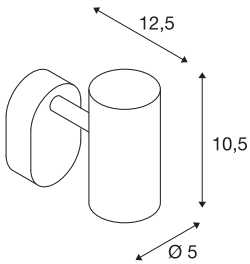

NOBLO I

Indoor LED surface-mounted ceiling light 2700K white

NOBLO rotating and tilting LED spotlight for surface mounting on walls and ceilings. The luminaire impresses with its slim design and is therefore ideal for modern lighting concepts. The luminaire is made from aluminium and equipped with a Premium LED module. The luminaire is available in three housing colours with two or three light outlets.

TECHNICAL DATA

Item no.	1002970
Number of different light outlets	1
Rotating or tilting	rotary Bar and tiltable
IP Code	IP 20
Assembly	Surface
Assembly details	Ceiling, Wall
Dimmable	Yes
Dimming technology	trailing edge
Primary nominal voltage	220-240V ~50/60Hz
Secondary power / voltage	350 mA
Safety class	I
Wattage	8 W
Minimum ambient temperature	-20 °C
Maximum ambient temperature	30 °C
Operating efficiency (LOR)	0,8
Number of luminaires at LS B16A	128
Number of luminaires at LS C16A	160
Level of inrush current	3.5 A
Duration of inrush current	120 µs
Stroboscopic effect (SVM)	0.4
Lumen	620 lm
Colour temperature	2700 Kelvin

Light Source

916369	
--------	---

Beam angle	36 °
Color	white
CRI	80
LXXBXX data	L70B50
Service life	30000 h
Risk Group	1
Length	9 cm
Width	10.5 cm
Height	12.7 cm
Net weight	0.313 kg
Gross weight	0.405 kg
BIG WHITE Page	401