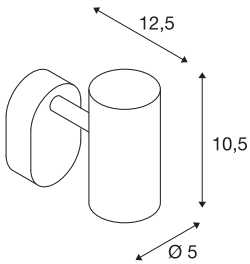

NOBLO I

Indoor LED surface-mounted ceiling light 2700K silver

NOBLO rotating and tilting LED spotlight for surface mounting on walls and ceilings. The luminaire impresses with its slim design and is therefore ideal for modern lighting concepts. The luminaire is made from aluminium and equipped with a Premium LED module. The luminaire is available in three housing colours with two or three light outlets.

TECHNICAL DATA

Item no.	1002971
Number of different light outlets	1
Rotating or tilting	rotary Bar and tiltable
IP Code	IP 20
Assembly	Surface
Assembly details	Ceiling, Wall
Dimmable	Yes
Dimming technology	trailing edge
Primary nominal voltage	220-240V ~50/60Hz
Secondary power / voltage	350 mA
Safety class	I
Wattage	8 W
Minimum ambient temperature	-20 °C
Maximum ambient temperature	30 °C
Operating efficiency (LOR)	0,8
Number of luminaires at LS B16A	128
Number of luminaires at LS C16A	160
Level of inrush current	3.5 A
Duration of inrush current	120 µs
Stroboscopic effect (SVM)	0.4
Lumen	620 lm
Colour temperature	2700 Kelvin

Light Source

916369 

Beam angle	36 °
Color	silver
CRI	80
LXXBXX data	L70B50
Service life	30000 h
Risk Group	1
Length	9 cm
Width	10.5 cm
Height	12.7 cm
Net weight	0.306 kg
Gross weight	0.402 kg
BIG WHITE Page	401