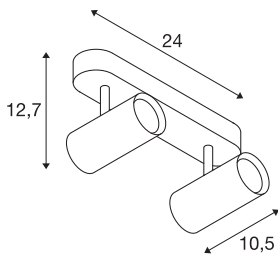

NOBLO II

Indoor LED surface-mounted ceiling light 2700K black

NOBLO rotating and tilting LED spotlight for surface mounting on walls and ceilings. The luminaire impresses with its slim design and is therefore ideal for modern lighting concepts. The luminaire is made from aluminium and equipped with a Premium LED module. The luminaire is available in three housing colours with two or three light outlets.

TECHNICAL DATA

Item no.	1002973
Number of different light outlets	2
Rotating or tilting	rotary Bar and tiltable
IP Code	IP 20
Assembly	Surface
Assembly details	Ceiling, Wall
Dimmable	Yes
Dimming technology	trailing edge
Primary nominal voltage	220-240V ~50/60Hz
Secondary power / voltage	350 mA
Safety class	I
Wattage	16 W
Minimum ambient temperature	-20 °C
Maximum ambient temperature	30 °C
Operating efficiency (LOR)	0,8
Number of luminaires at LS B16A	128
Number of luminaires at LS C16A	160
Level of inrush current	3.5 A
Duration of inrush current	120 µs
Stroboscopic effect (SVM)	0.4
Lumen	1240 lm
Colour temperature	2700 Kelvin

Light Source

916369	
--------	---

Beam angle	36 °
Color	black
CRI	80
LXXBXX data	L70B50
Service life	30000 h
Risk Group	1
Length	24 cm
Width	10.5 cm
Height	12.7 cm
Net weight	0.697 kg
Gross weight	0.938 kg
BIG WHITE Page	401