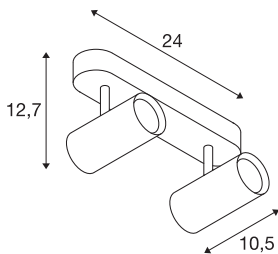

NOBLO II

Indoor LED surface-mounted ceiling light 2700K white

NOBLO rotating and tilting LED spotlight for surface mounting on walls and ceilings. The luminaire impresses with its slim design and is therefore ideal for modern lighting concepts. The luminaire is made from aluminium and equipped with a Premium LED module. The luminaire is available in three housing colours with two or three light outlets.

TECHNICAL DATA

Item no.	1002974
Number of different light outlets	2
Rotating or tilting	rotary Bar and tiltable
IP Code	IP 20
Assembly	Surface
Assembly details	Ceiling,Wall
Dimmable	Yes
Dimming technology	trailing edge
Primary nominal voltage	220-240V ~50/60Hz
Secondary power / voltage	350 mA
Safety class	I
Wattage	16 W
Minimum ambient temperature	-20 °C
Maximum ambient temperature	30 °C
Operating efficiency (LOR)	0,8
Number of luminaires at LS B16A	128
Number of luminaires at LS C16A	160
Level of inrush current	3.5 A
Duration of inrush current	120 µs
Stroboscopic effect (SVM)	0.4
Lumen	1240 lm
Colour temperature	2700 Kelvin

Light Source

916369	
--------	---

Beam angle	36 °
Color	white
CRI	80
LXXBXX data	L70B50
Service life	30000 h
Risk Group	1
Length	24 cm
Width	10.5 cm
Height	12.7 cm
Net weight	0.646 kg
Gross weight	0.885 kg
BIG WHITE Page	401