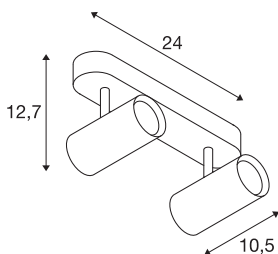

NOBLO II

Indoor LED surface-mounted ceiling light 2700K silver

NOBLO rotating and tilting LED spotlight for surface mounting on walls and ceilings. The luminaire impresses with its slim design and is therefore ideal for modern lighting concepts. The luminaire is made from aluminium and equipped with a Premium LED module. The luminaire is available in three housing colours with two or three light outlets.

TECHNICAL DATA

Item no.	1002975
Number of different light outlets	2
Rotating or tilting	rotary Bar and tiltable
IP Code	IP 20
Assembly	Surface
Assembly details	Ceiling, Wall
Dimmable	Yes
Dimming technology	trailing edge
Primary nominal voltage	220-240V ~50/60Hz
Secondary power / voltage	350 mA
Safety class	I
Wattage	16 W
Minimum ambient temperature	-20 °C
Maximum ambient temperature	30 °C
Operating efficiency (LOR)	0,8
Number of luminaires at LS B16A	128
Number of luminaires at LS C16A	160
Level of inrush current	3.5 A
Duration of inrush current	120 µs
Stroboscopic effect (SVM)	0.4
Lumen	1240 lm
Colour temperature	2700 Kelvin

Light Source

916369 

Beam angle	36 °
Color	silver
CRI	80
LXXBXX data	L70B50
Service life	30000 h
Risk Group	1
Length	24 cm
Width	10.5 cm
Height	12.7 cm
Net weight	0.633 kg
Gross weight	0.864 kg
BIG WHITE Page	401