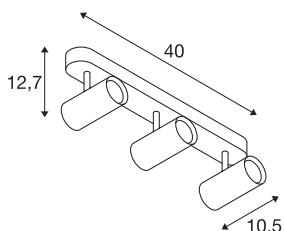

NOBLO III

Indoor LED surface-mounted ceiling light 2700K black

NOBLO rotating and tilting LED spotlight for surface mounting on walls and ceilings. The luminaire impresses with its slim design and is therefore ideal for modern lighting concepts. The luminaire is made from aluminium and equipped with a Premium LED module. The luminaire is available in three housing colours with two or three light outlets.

TECHNICAL DATA

Item no.	1002976
Number of different light outlets	3
Rotating or tilting	rotary Bar and tiltable
IP Code	IP 20
Assembly	Surface
Assembly details	Ceiling,Wall
Dimmable	Yes
Dimming technology	trailing edge
Primary nominal voltage	220-240V ~50/60Hz
Secondary power / voltage	350 mA
Safety class	I
Wattage	24 W
Minimum ambient temperature	-20 °C
Maximum ambient temperature	30 °C
Operating efficiency (LOR)	0,8
Number of luminaires at LS B16A	128
Number of luminaires at LS C16A	160
Level of inrush current	3.5 A
Duration of inrush current	120 µs
Stroboscopic effect (SVM)	0.4
Lumen	1860 lm
Colour temperature	2700 Kelvin

Light Source

916369	
--------	---

Beam angle	36 °
Color	black
CRI	80
LXXBXX data	L70B50
Service life	30000 h
Risk Group	1
Length	40 cm
Width	10.5 cm
Height	12.7 cm
Net weight	0.99 kg
Gross weight	1.326 kg
BIG WHITE Page	401