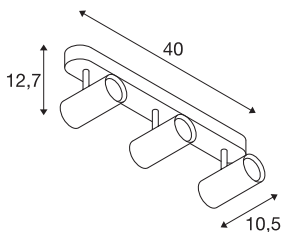

## NOBLO III

Indoor LED surface-mounted ceiling light 2700K silver

NOBLO rotating and tilting LED spotlight for surface mounting on walls and ceilings. The luminaire impresses with its slim design and is therefore ideal for modern lighting concepts. The luminaire is made from aluminium and equipped with a Premium LED module. The luminaire is available in three housing colours with two or three light outlets.

## TECHNICAL DATA

Item no.	1002978
Number of different light outlets	3
Rotating or tilting	rotary Bar and tiltable
IP Code	IP 20
Assembly	Surface
Assembly details	Ceiling, Wall
Dimmable	Yes
Dimming technology	trailing edge
Primary nominal voltage	220-240V ~50/60Hz
Secondary power / voltage	350 mA
Safety class	I
Wattage	24 W
Minimum ambient temperature	-20 °C
Maximum ambient temperature	30 °C
Operating efficiency (LOR)	0,8
Number of luminaires at LS B16A	128
Number of luminaires at LS C16A	160
Level of inrush current	3.5 A
Duration of inrush current	120 µs
Stroboscopic effect (SVM)	0.4
Lumen	1860 lm
Colour temperature	2700 Kelvin

## Light Source

916369	
--------	---

Beam angle	36 °
Color	silver
CRI	80
LXXBXX data	L70B50
Service life	30000 h
Risk Group	1
Length	40 cm
Width	10.5 cm
Height	12.7 cm
Net weight	0.967 kg
Gross weight	1.298 kg
BIG WHITE Page	401