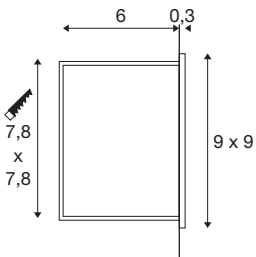

MOBALA

Indoor recessed wall light 3000K white

Aluminium recessed wall light MOBALA WL. The invisibly installed LED emits its light indirectly onto the surface to be illuminated. This makes glare-free illumination of walkways and staircases possible, for example. The MOBALA recessed fitting is available with a white housing. An installation frame and a mounting box for installation in masonry are optionally available. This luminaire contains built-in LED lamps.

TECHNICAL DATA

Item no.	1002982
IP Code	IP 20
Assembly	Recessed
Assembly details	Wall
Primary nominal voltage	100-240V ~50/60Hz
Secondary power / voltage	24 V
Safety class	II
Wattage	1.3 W
Maximum ambient temperature	40 °C
Stroboscopic effect (SVM)	0
Lumen	14 lm
Colour temperature	3000 Kelvin
Color	white
CRI	80
LXXBXX data	L70B50
Service life	30000 h
Light distribution	asymmetric
Light outlet	direct
Risk Group	0
Width	9 cm
Height	9 cm
Depth	4.5 cm

Light Source

916574	
--------	---

Accessories

1002984	MOBALA WL , installati- on frame
1002983	MOBALA WL , installati- on box

Net weight	0.137 kg
Gross weight	0.195 kg
Shape of cut-out	square
Installation length	7.8 cm
Installation width	7.8 cm
Installation depth	6 cm
BIG WHITE Page	243