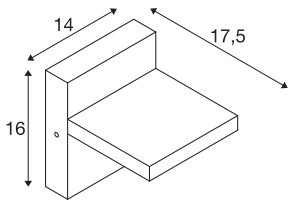

TECHNICAL DATA

Item no.	1002989
Rotating or tilting	tiltable
IP Code	IP 55
Impact resistance class	IK 03
Impact resistance	0.35 Joule
Assembly	Surface
Assembly details	Wall
Primary nominal voltage	100-240V ~50/60Hz
Secondary power / voltage	300 mA
Safety class	I
Wattage	12 W
Minimum ambient temperature	-25 °C
Maximum ambient temperature	40 °C
Level of inrush current	5 A
Duration of inrush current	100 µs
Stroboscopic effect (SVM)	0.02
Lumen	950/980 lm
Colour temperature	3000/4000 Kelvin
Beam angle	100 °
Color	anthracite
CRI	80
LXXBXX data	L70B50

Light Source

Service life	30000 h
Length	14 cm
Height	16 cm
Depth	17.5 cm
Net weight	1.254 kg
Gross weight	1.545 kg
BIG WHITE Page	770