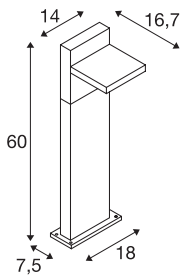

ABRIDOR POLE 60

Outdoor LED floor stand IP55 anthracite 3000/4000K

The aluminium luminaires in the ABRIDOR family provide solutions for the wall light and floor stand area. Thanks to its IP55 protection class, the luminaires are suitable for outdoor use. The electrical connection is made directly to the 230V mains power supply. The unusual lamp head means that the built-in LED has particularly wide light distribution.

TECHNICAL DATA

Item no.	1002991
Rotating or tilting	tiltable
IP Code	IP 55
Impact resistance class	IK 03
Impact resistance	0.35 Joule
Assembly	Surface
Assembly details	Ground
Primary nominal voltage	100-240V ~50/60Hz
Secondary power / voltage	300 mA
Safety class	I
Wattage	12 W
Minimum ambient temperature	-25 °C
Maximum ambient temperature	40 °C
Level of inrush current	5 A
Duration of inrush current	100 µs
Stroboscopic effect (SVM)	0.02
Lumen	950/980 lm
Colour temperature	3000/4000 Kelvin
Beam angle	100 °
Color	anthracite
CRI	80
LXXBXX data	L70B50

Light Source

--

Service life	30000 h
Width	18 cm
Height	60 cm
Depth	18.7 cm
Net weight	2.691 kg
Gross weight	3.34 kg
BIG WHITE Page	681