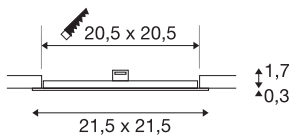

### Indoor LED recessed ceiling light square white 3000K

The SENER recessed fitting made from aluminium is available in white and silver-grey, and with a round or square shade. The rigid Premium LED insert produces homogeneous base illumination over a wide area thanks to its extensive beam angle. If you are looking for a recessed ceiling light with a shallow installation depth, SENER is just the job.

## TECHNICAL DATA

Item no.	1003013
IP Code	IP 20
Impact resistance class	IK 02
Impact resistance	0.2 Joule
Assembly	Recessed
Assembly details	Ceiling
Secondary power / voltage	500 mA
Safety class	III
Wattage	13 W
Ambient temperature	25 °C
Operating efficiency (LOR)	0,65
Lumen	1140 lm
Colour temperature	3000 Kelvin
Color	white
CRI	90
UGR ≤	26
LXXBXX data	L70B50
Service life	50000 h
Risk Group	1
Length	21.5 cm
Width	21.5 cm
Height	2 cm

## Accessories

1007226	LED driver 21W 500mA
1007227	LED driver 20W 350mA- /500mA PHASE
1007229	LED driver 25W 150-700- mA DALI TOUCH

Net weight	0.371 kg
Gross weight	0.486 kg
Shape of cut-out	square
Installation length	20.5 cm
Installation width	20.5 cm
Installation depth	3 cm
BIG WHITE Page	225