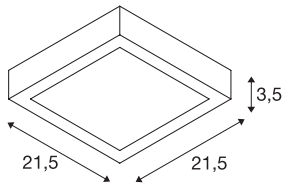

SENSER 24

Indoor LED surface-mounted ceiling light square white 3000K

The flat SENSER wall and ceiling light made from aluminium is available in white and silver-grey, in a round or square version. The rigid Premium LED insert produces homogeneous base illumination over a wide area thanks to its extensive beam angle.

TECHNICAL DATA

Item no.	1003019
IP Code	IP 20
Impact resistance class	IK 02
Impact resistance	0.2 Joule
Assembly	Surface
Assembly details	Ceiling, Wall
Dimmable	Yes
Dimming technology	trailing edge
Primary nominal voltage	220-240V ~50/60Hz
Secondary power / voltage	500 mA
Safety class	I
Wattage	15 W
Ambient temperature	25 °C
Operating efficiency (LOR)	0,65
Number of luminaires at LS B16A	61
Number of luminaires at LS C16A	61
Level of inrush current	10 A
Duration of inrush current	40 µs
Stroboscopic effect (SVM)	0.03
Lumen	1140 lm
Colour temperature	3000 Kelvin
Color	white

Light Source

916464 

CRI	90
UGR \leq	26
LXXBXX data	L70B50
Service life	48000 h
Risk Group	1
Length	21.5 cm
Width	21.5 cm
Height	3.5 cm
Net weight	0.629 kg
Gross weight	0.727 kg
BIG WHITE Page	417