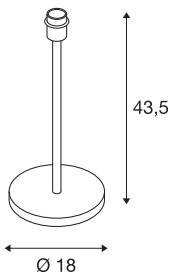

FENDA table lamp base I E27

Indoor table lamp in white without shade

The white FENDA table lamp base from the FENDA Mix & Match system makes easy combination with FENDA lamp shades possible to suit the ambience, or with colour accents in the latest fashionable colours. With its built-in E27 socket, the luminaire is suitable for both LED lamps and energy-saving lamps. The FENDA lamp base is delivered with a lead complete with a mains plug and an integrated switch. The product is ready to be directly connected to the 230V supply.

TECHNICAL DATA

Item no.	1003030
Socket	E27
Number of sockets	1
IP Code	IP 20
Impact resistance class	IK 03
Impact resistance	0.35 Joule
Assembly	Mobile
Primary nominal voltage	220-240V ~50/60Hz
Safety class	II
Wattage	60 W
Maximum ambient temperature	40 °C
Color	white
Height	43.5 cm
Diameter	18 cm
Net weight	2.074 kg
Gross weight	2.703 kg