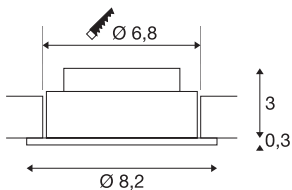

NEW TRIA 68 I CS

Indoor LED recessed ceiling light black round 2700K
38° incl. driver clip springs

You get particularly pleasant light for your living areas and business premises from the integrated Premium LED in the NEW TRIA 68 I CS recessed ceiling light. With a CRI value of greater than or equal to 80, the NEW TRIA 68 I CS is very suitable for true-colour lighting of sales or office premises. This recessed ceiling light is sustainable and low-maintenance thanks to the anticipated service life of 40,000 hours.

TECHNICAL DATA

Item no.	1003058
Rotating or tilting	tiltable
IP Code	IP20
Assembly	Recessed
Assembly details	Ceiling
Primary nominal voltage	100-240V ~50/60Hz
Secondary power / voltage	350 mA
Safety class	II
Wattage	4 W
Minimum ambient temperature	-20 °C
Maximum ambient temperature	40 °C
Level of inrush current	10 A
Duration of inrush current	92 µs
Stroboscopic effect (SVM)	0.01
Lumen	330 lm
Colour temperature	2700 Kelvin
Beam angle	38 °
Color	black
CRI	80
LXXBXX data	L70B50
Service life	40000 h
Risk Group	0

Light Source

916479 

Height	3.5 cm
Diameter	8.2 cm
Net weight	0.198 kg
Gross weight	0.244 kg
Shape of cut-out	round
Installation depth	3.5 cm
Installation diameter	6.8 cm