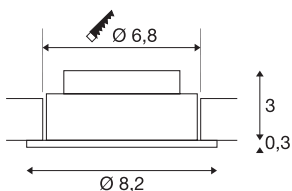

## NEW TRIA 68 I CS

Indoor LED recessed ceiling light alu round 2700K 38° incl. driver clip springs

The premium LED integrated in the NEW TRIA 68 I CS recessed ceiling light gives off a particularly warm light. With a CRI value of greater than or equal to 80, the NEW TRIA 68 I CS is very suitable for true-colour lighting of office or sales premises. This recessed ceiling light is sustainable and low-maintenance thanks to the anticipated service life of 40,000 hours.

## TECHNICAL DATA

Item no.	1003060
Rotating or tilting	tiltable
Assembly	Recessed
Assembly details	Ceiling
Primary nominal voltage	100-240V ~50/60Hz
Secondary power / voltage	350 mA
Safety class	II
Wattage	4 W
Minimum ambient temperature	-20 °C
Maximum ambient temperature	40 °C
Level of inrush current	10 A
Duration of inrush current	92 µs
Stroboscopic effect (SVM)	0.01
Lumen	330 lm
Colour temperature	2700 Kelvin
Beam angle	38 °
Color	aluminium
CRI	80
LXXBXX data	L70B50
Service life	40000 h
Risk Group	0
Height	3.5 cm

## Light Source

916479	
--------	---

Diameter	8.2 cm
Net weight	0.196 kg
Gross weight	0.239 kg
Shape of cut-out	round
Installation depth	3.5 cm
Installation diameter	6.8 cm