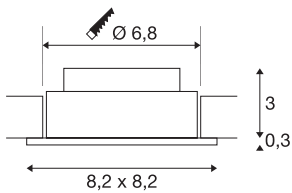

## NEW TRIA 68 I CS

Indoor LED recessed ceiling light black square 3000K  
38° incl. driver clip springs

Are you looking for amazing light for your living areas and business premises? You get this thanks to the integrated Premium LED in the NEW TRIA 68 I CS recessed ceiling light. With a CRI value of greater than or equal to 80, the NEW TRIA 68 I CS recessed ceiling light is very suitable for illuminating office or sales premises. This recessed ceiling light is extremely sustainable and low-maintenance thanks to the anticipated service life of 40,000 hours.

## TECHNICAL DATA

Item no.	1003061
Rotating or tilting	tiltable
Assembly	Recessed
Assembly details	Ceiling
Primary nominal voltage	100-240V ~50/60Hz
Secondary power / voltage	350 mA
Safety class	II
Wattage	4 W
Minimum ambient temperature	-20 °C
Maximum ambient temperature	40 °C
Level of inrush current	10 A
Duration of inrush current	92 µs
Stroboscopic effect (SVM)	0.01
Lumen	360 lm
Colour temperature	3000 Kelvin
Beam angle	38 °
Color	black
CRI	80
LXXBXX data	L70B50
Service life	40000 h
Risk Group	0
Length	8.2 cm

## Light Source

916559	
--------	---

Width	8.2 cm
Height	3.5 cm
Net weight	0.207 kg
Gross weight	0.253 kg
Shape of cut-out	round
Installation depth	3.5 cm
Installation diameter	6.8 cm