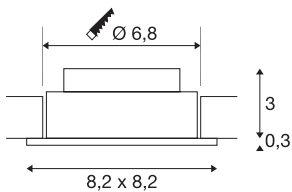

## NEW TRIA 68 I CS

Indoor LED recessed ceiling light white square 2700K  
38° incl. driver clip springs

You get particularly pleasant light for your rooms thanks to the integrated Premium LED in the NEW TRIA 68 I CS recessed ceiling light. With a CRI value of greater than or equal to 80, the NEW TRIA 68 I CS is very suitable for true-colour lighting of office or sales premises. This recessed ceiling light is sustainable and low-maintenance thanks to the anticipated service life of 40,000 hours.

## TECHNICAL DATA

Item no.	1003063
Rotating or tilting	tiltable
IP Code	IP20
Assembly	Recessed
Assembly details	Ceiling
Primary nominal voltage	100-240V ~50/60Hz
Secondary power / voltage	350 mA
Safety class	II
Wattage	4 W
Minimum ambient temperature	-20 °C
Maximum ambient temperature	40 °C
Level of inrush current	10 A
Duration of inrush current	92 µs
Stroboscopic effect (SVM)	0.01
Lumen	330 lm
Colour temperature	2700 Kelvin
Beam angle	38 °
Color	white
CRI	80
LXXBXX data	L70B50
Service life	40000 h
Risk Group	0

## Light Source

916479 

Length	8.2 cm
Width	8.2 cm
Height	3.5 cm
Net weight	0.207 kg
Gross weight	0.251 kg
Shape of cut-out	round
Installation depth	3.5 cm
Installation diameter	6.8 cm