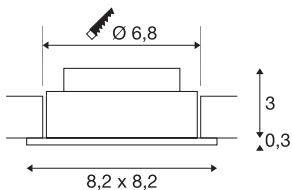

NEW TRIA 68 I CS

Indoor LED recessed ceiling light alu square 2700K 38° incl. driver clip springs

You get particularly pleasant light for your living areas and business premises from the integrated Premium LED in the NEW TRIA 68 I CS recessed ceiling light. With a CRI value of greater than or equal to 80, the NEW TRIA 68 I CS is very suitable for true-colour lighting of sales or office premises. This recessed ceiling light is particularly sustainable and low-maintenance thanks to the service life of 40,000 hours.

TECHNICAL DATA

Item no.	1003064
Rotating or tilting	tiltable
Assembly	Recessed
Assembly details	Ceiling
Primary nominal voltage	100-240V ~50/60Hz
Secondary power / voltage	350 mA
Safety class	II
Wattage	4 W
Minimum ambient temperature	-20 °C
Maximum ambient temperature	40 °C
Level of inrush current	10 A
Duration of inrush current	92 µs
Stroboscopic effect (SVM)	0.01
Lumen	330 lm
Colour temperature	2700 Kelvin
Beam angle	38 °
Color	aluminium
CRI	80
LXXBXX data	L70B50
Service life	40000 h
Risk Group	0
Length	8.2 cm

Light Source

916479	
--------	---

Width	8.2 cm
Height	3.5 cm
Net weight	0.207 kg
Gross weight	0.249 kg
Shape of cut-out	round
Installation depth	3.5 cm
Installation diameter	6.8 cm